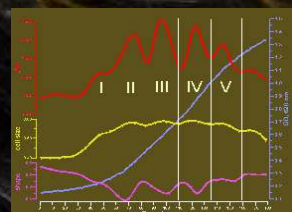

EloTrace

Continuous
electrooptical analysis
in living bacteria

High end tool for automatic electrooptical measurement: EloTrace

EloTrace

EloTrace

Bypass,

EloTrace

EloTrace